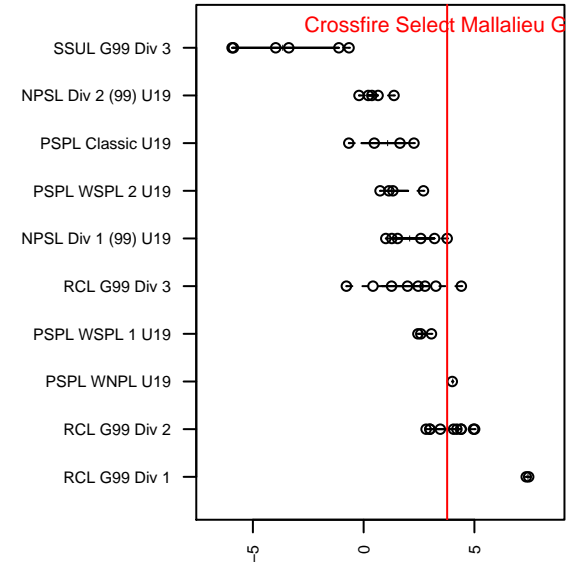

# Crossfire Select Mallalieu G99

Crossfire Select  
 Redmond, WA  
 G99 total strength=1657  
 attack=14.84 defense=25.58  
 fall league = NPSL Div 1 (99) U19

alt names used:  
 Crossfire Select G99 Mallalieu  
 Crossfire Select G99 Mallalieu  
 CROSSFIRE SELECT G99 MALLALIEU (WA)  
 Crossfire Select Mallalieu  
 Crossfire Select G99 Mallalieu

Venues played:  
 2017 Nike Crossfire Challenge Gold Group U19  
 2017 Crossfire Select U19 Gold  
 2017 NPSL Division 1 (99) U19  
 2017 PacNW Winter Classic 1999–2000 Show  
 2017 WYS Presidents Cup G99 Division 1

**Crossfire Select Mallalieu G99**  
 Dots are actual minus expected GF (blue circles) and GA (red triangles).  
 Blue line is smoothed change in attack strength. Red is smoothed change in defense strength.

**attack and defense variance (black dot)  
relative to other teams  
and top 10 in region**

**attack and defense rating  
relative to others at age  
and all opponents in last 13 months**

**Performance relative to 13 month average**