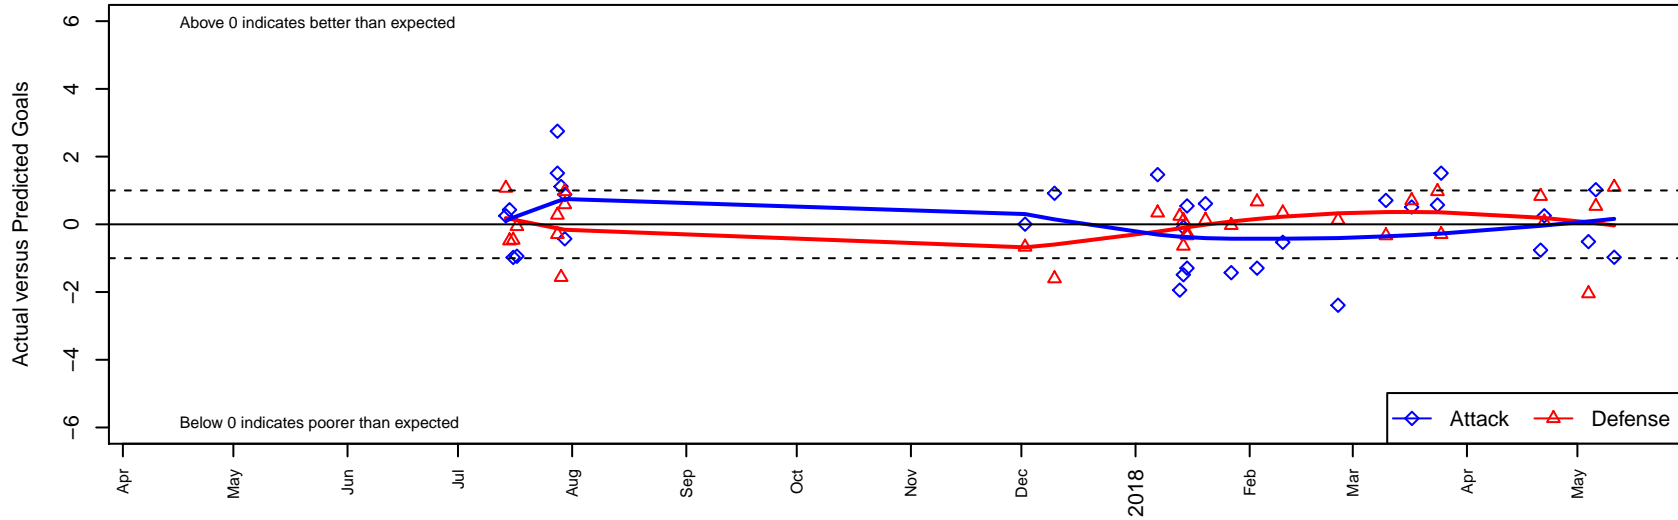

# Crossfire Select Mallalieu G99

Crossfire Select  
 Redmond, WA  
 G99 total strength=1657  
 attack=14.84 defense=25.58  
 fall league = NPSL Div 1 (99) U19

alt names used:  
 Crossfire Select G99 Mallalieu  
 Crossfire Select G99 Mallalieu  
 CROSSFIRE SELECT G99 MALLALIEU (WA)  
 Crossfire Select Mallalieu  
 Crossfire Select G99 Mallalieu

**Crossfire Select Mallalieu G99**  
 Dots are actual minus expected GF (blue circles) and GA (red triangles).  
 Blue line is smoothed change in attack strength. Red is smoothed change in defense strength.

**attack and defense variance (black dot)  
relative to other teams  
and top 10 in region**

**attack and defense rating  
relative to others at age  
and all opponents in last 13 months**

**Performance relative to 13 month average**