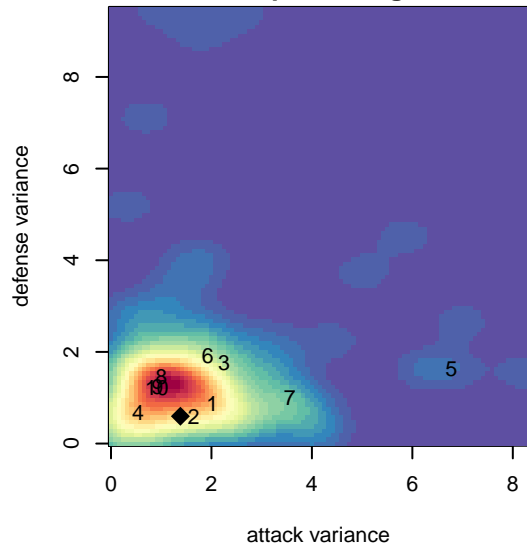

**attack and defense variance (black dot)
relative to other teams
and top 10 in region**