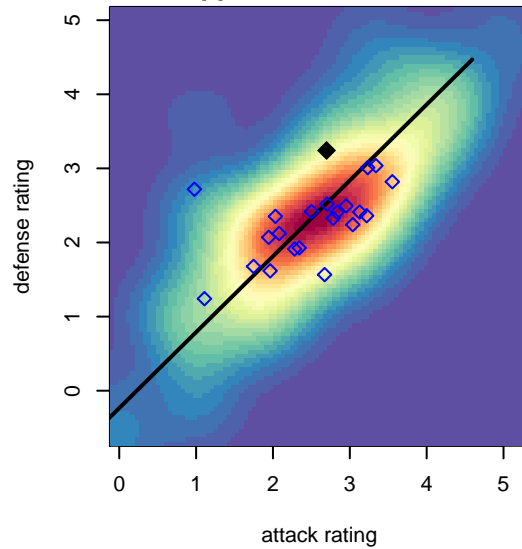

# Crossfire Select Mallalieu G99

Crossfire Select  
 Redmond, WA  
 G99 total strength=1657  
 attack=14.84 defense=25.58  
 fall league = NPSL Div 1 (99) U19

alt names used:  
 Crossfire Select G99 Mallalieu  
 Crossfire Select G99 Mallalieu  
 CROSSFIRE SELECT G99 MALLALIEU (WA)  
 Crossfire Select Mallalieu  
 Crossfire Select G99 Mallalieu

Venues played:  
 2017 Nike Crossfire Challenge Gold Group U19  
 2017 Crossfire Select U19 Gold  
 2017 NPSL Division 1 (99) U19  
 2017 PacNW Winter Classic 1999–2000 Show  
 2017 WYS Presidents Cup G99 Division 1

**Crossfire Select Mallalieu G99**  
 Dots are actual minus expected GF (blue circles) and GA (red triangles).  
 Blue line is smoothed change in attack strength. Red is smoothed change in defense strength.

**attack and defense variance (black dot)  
relative to other teams  
and top 10 in region**

**attack and defense rating  
relative to others at age  
and all opponents in last 13 months**

**Performance relative to 13 month average**